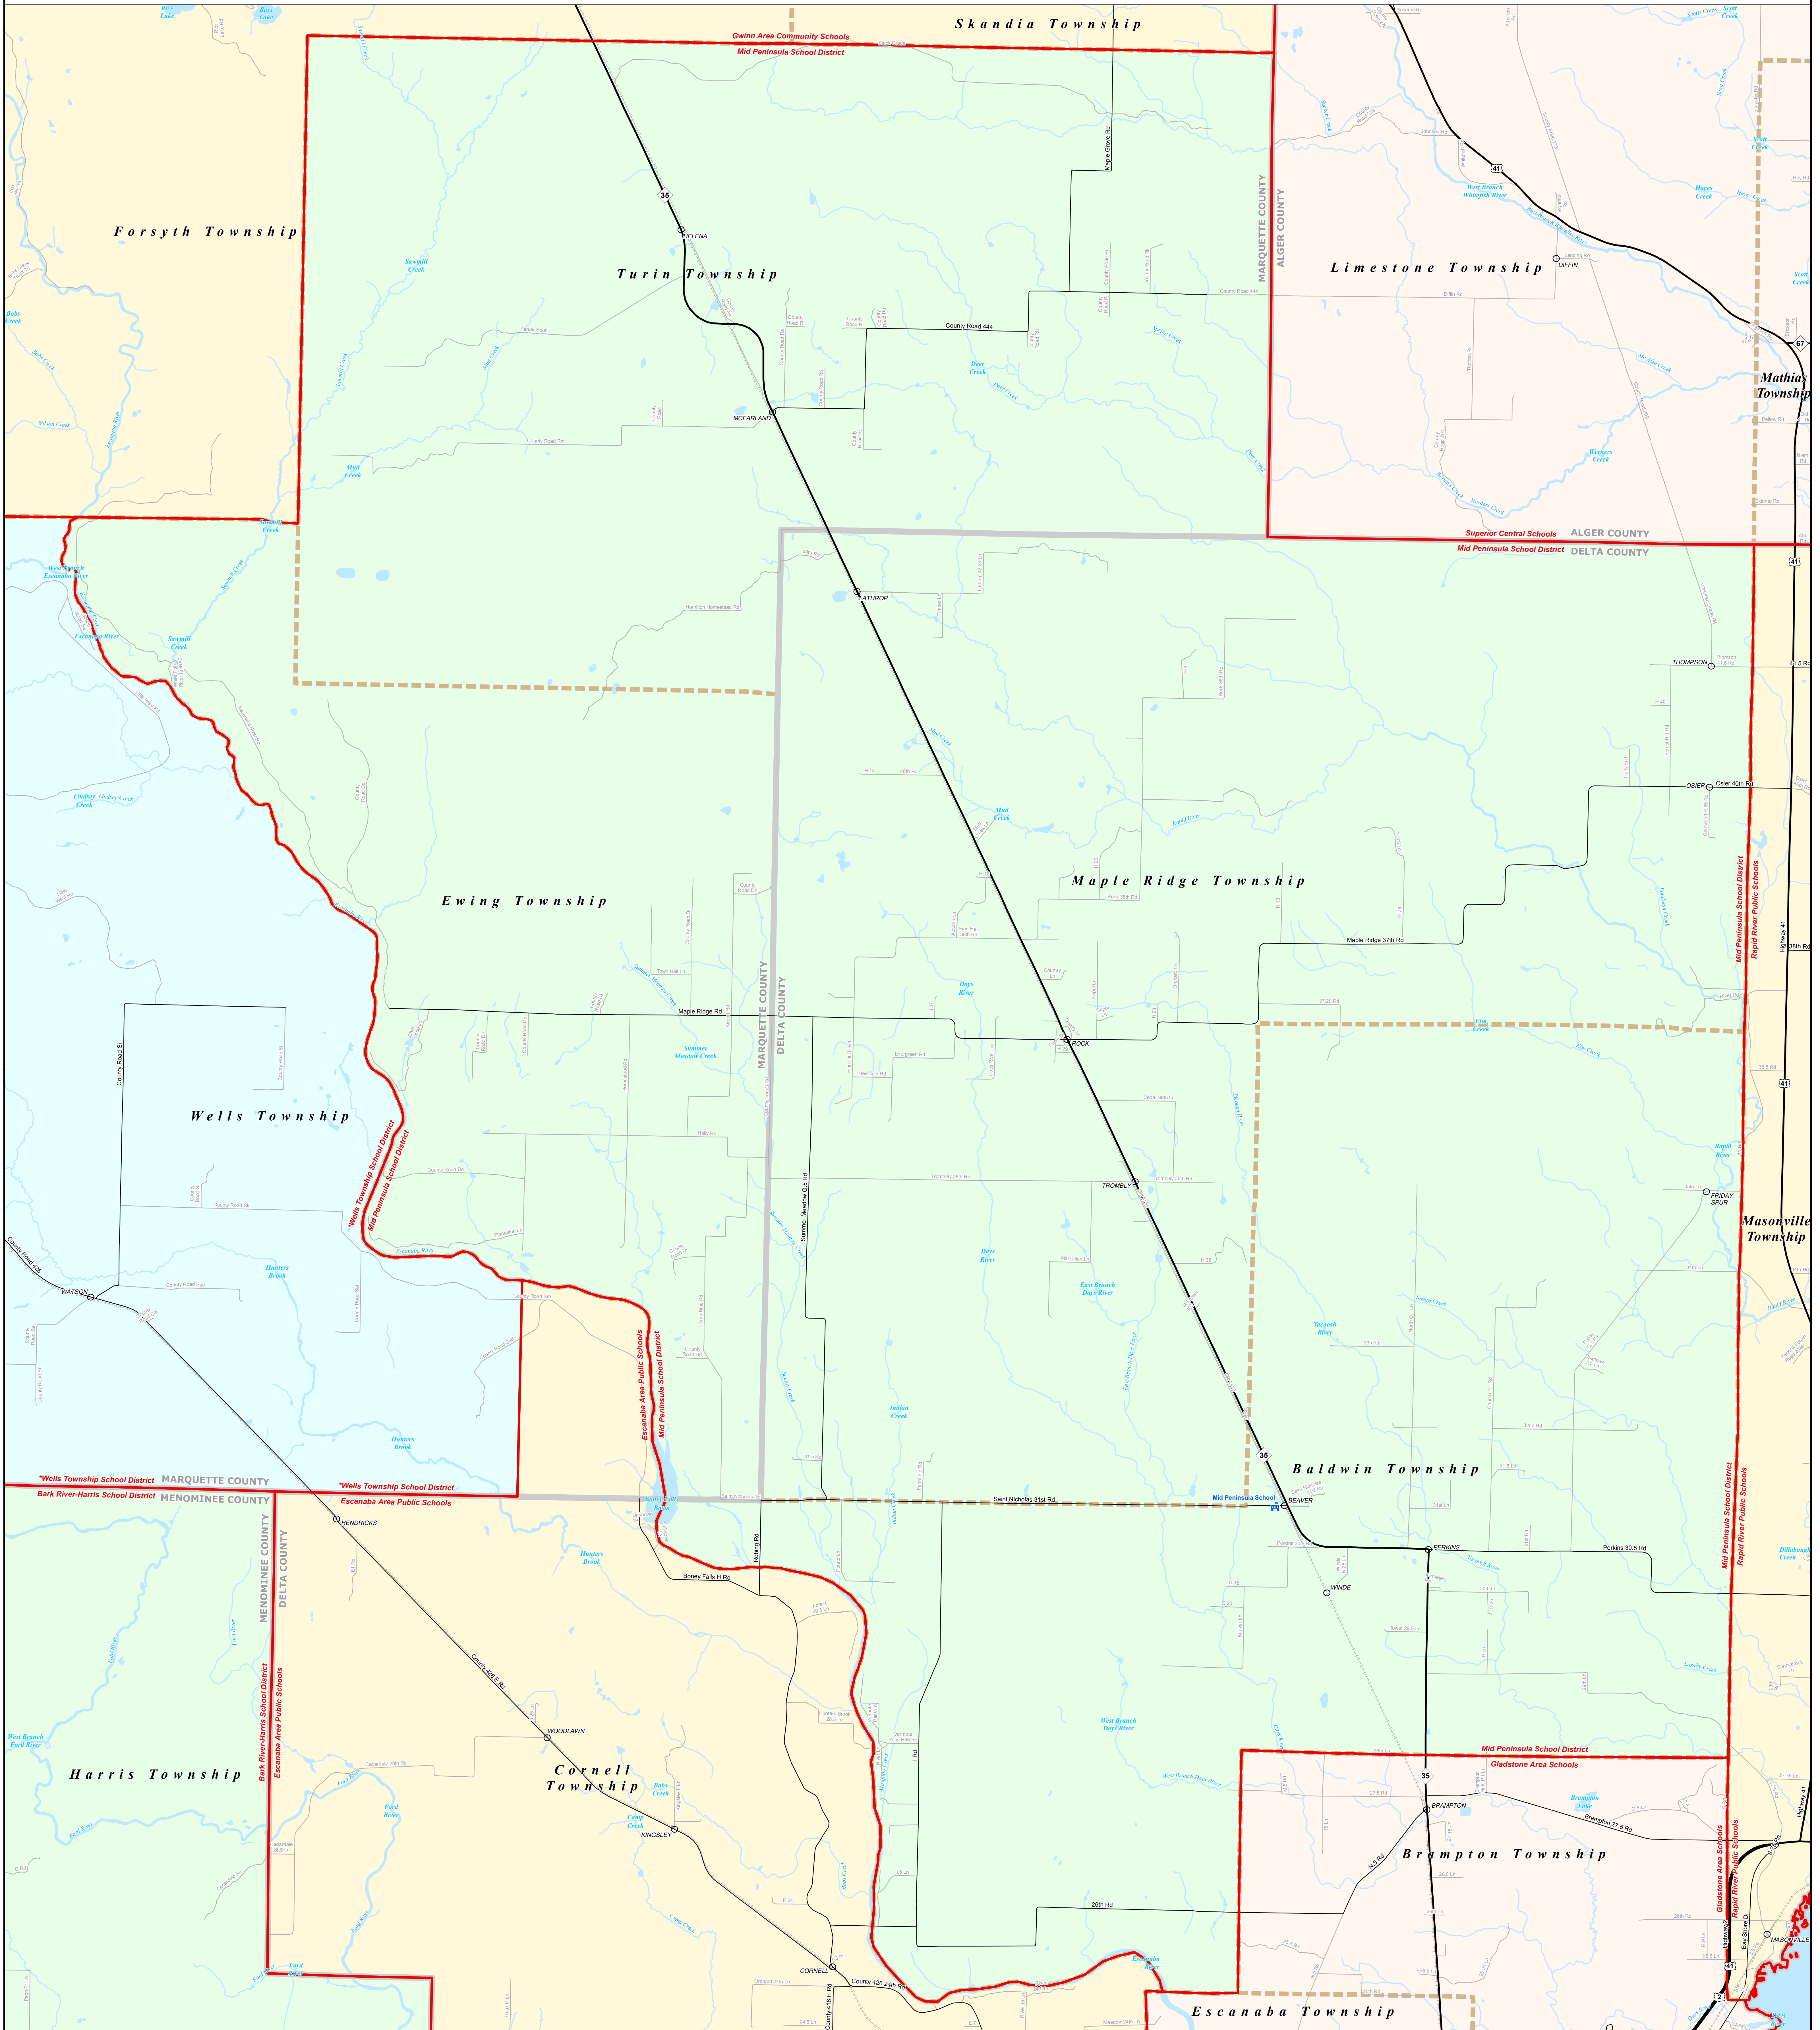

MID PENINSULA SCHOOL DISTRICT

Delta-Schoolcraft ISD

0 0.25 0.5 1 Miles

*Note: Non K-12 School Districts identified with Asterisk (*) in Name

11/14/13

Legend	
School District	Unincorporated Place
County	School
City	Water Feature
Township	Railroad
Village	River, Stream, or Drain
Census Designated Place	Freeway
	Highway
	Primary Road
	Local Road

Source: Michigan Geographic Framework, v13a